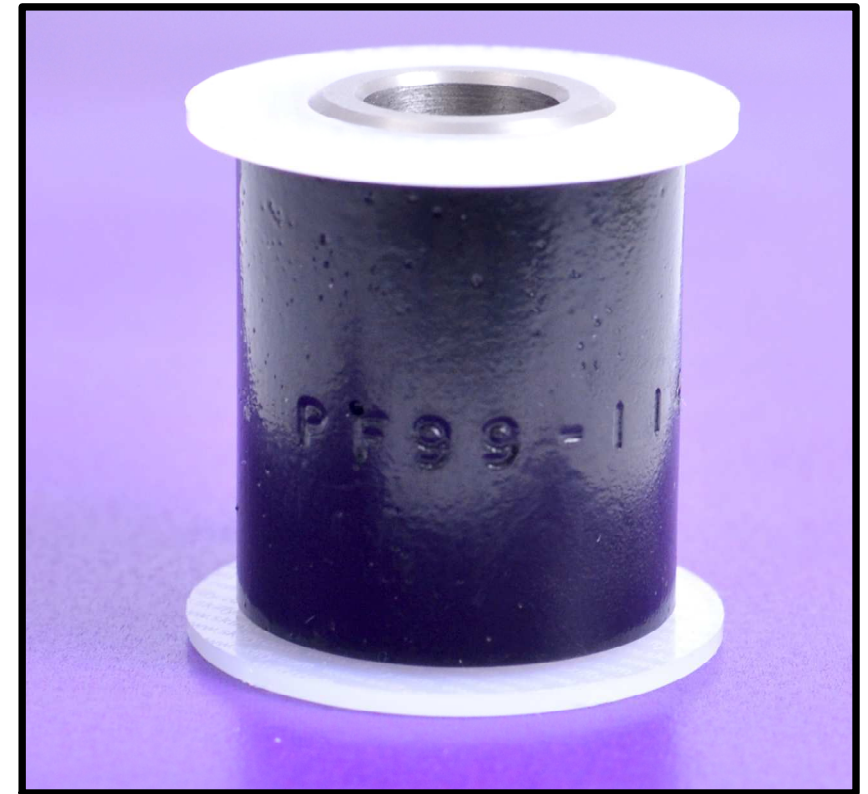

BUSH		
1.	MATERIAL	POLYURETHANE SHORE A 95
2.	COLOUR	BLACK
3.	BORE FINISH	KNURLED BORE
4.	KIT QUANTITY	1
SLEEVE		
1.	MATERIAL	STAINLESS STEEL
2.	LENGTH	38MM
3.	BORE	14MM
4.	KIT QUANTITY	1
TUBE & MOUNTING		
1.	TO SUIT BORE	1 1/16" , 26.9MM TO 27.1MM
2.	TO SUIT WIDTH	31MM
3.	TO SUIT MOUNTING LENGTH	38MM
4.		
WASHER		
1.	MATERIAL	NYLON
2.	DIAMETER	33MM
3.	THICKNESS	3MM
4.	KIT QUANTITY	2

DESCRIPTION
KIT CAR BUSH, CATERHAM
38MM LONG, 14MM BOLT

© COPYRIGHT. ALL RIGHTS RESERVED
THIS DRAWING IS STRICTLY CONFIDENTIAL AND MUST NOT BE
COPIED, REPRODUCED OR ADAPTED, NOR MAY ARTICLES BE
MANUFACTURED IN ACCORDANCE WITH THE DRAWING WITHOUT
PRIOR WRITTEN PERMISSION OF POWERFLEX.

MATERIAL
POLYURETHANE SHORE A 95

DRAWING No.
99-115-14

REV
0

No	REVISION	BY	CHKD	DATE
0	ORIGINAL ISSUE	P.S.		25/6/12