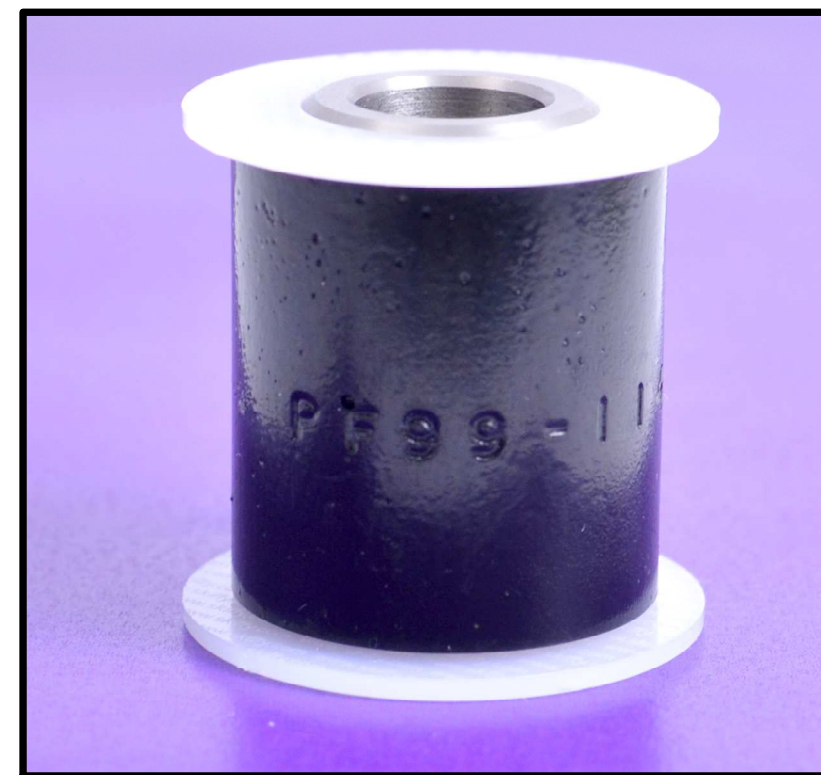

BUSH		
1.	MATERIAL	POLYURETHANE SHORE A 95
2.	COLOUR	BLACK
3.	BORE FINISH	KNURLED BORE
4.	KIT QUANTITY	1
SLEEVE		
1.	MATERIAL	STAINLESS STEEL
2.	LENGTH	35MM
3.	BORE	12MM
4.	KIT QUANTITY	1
TUBE & MOUNTING		
1.	TO SUIT BORE	1 1/8" , 26.9MM TO 27.1MM
2.	TO SUIT WIDTH	31MM
3.	TO SUIT MOUNTING LENGTH	35MM
4.		
WASHER		
1.	MATERIAL	NYLON
2.	DIAMETER	34MM
3.	THICKNESS	1.5MM
4.	KIT QUANTITY	2

No	REVISION	BY	CHKD	DATE
0	ORIGINAL ISSUE	P.S.		25/6/12

DESCRIPTION  
 KIT CAR BUSH, CATERHAM  
 STYLE BUSH, SHORT, 12MM

© COPYRIGHT. ALL RIGHTS RESERVED  
 THIS DRAWING IS STRICTLY CONFIDENTIAL AND MUST NOT BE  
 COPIED, REPRODUCED OR ADAPTED, NOR MAY ARTICLES BE  
 MANUFACTURED IN ACCORDANCE WITH THE DRAWING WITHOUT  
 PRIOR WRITTEN PERMISSION OF POWERFLEX.

**POWERFLEX**  
**EPTC** LTD

MATERIAL  
 POLYURETHANE SHORE A 95

DRAWING No.  
 99-114-12

REV  
 0