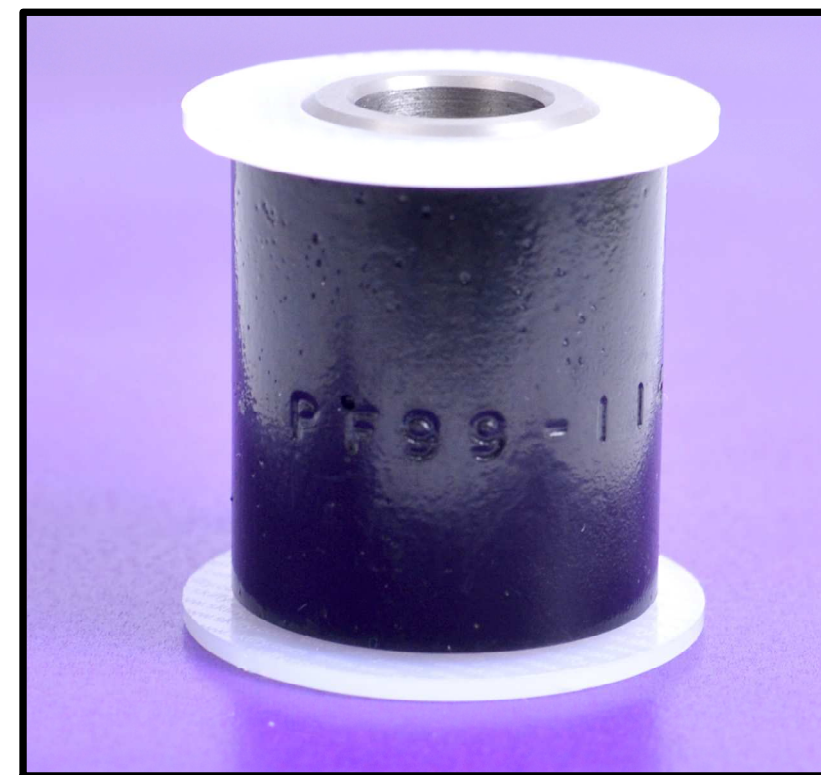

BUSH		
1.	MATERIAL	POLYURETHANE SHORE A 95
2.	COLOUR	BLACK
3.	BORE FINISH	KNURLED BORE
4.	KIT QUANTITY	1
SLEEVE		
1.	MATERIAL	STAINLESS STEEL
2.	LENGTH	35MM
3.	BORE	1/2", 12.7MM
4.	KIT QUANTITY	1
TUBE & MOUNTING		
1.	TO SUIT BORE	1 1/8" , 26.9MM TO 27.1MM
2.	TO SUIT WIDTH	31MM
3.	TO SUIT MOUNTING LENGTH	35MM
4.		
WASHER		
1.	MATERIAL	NYLON
2.	DIAMETER	34MM
3.	THICKNESS	1.5MM
4.	KIT QUANTITY	2

DESCRIPTION
KIT CAR BUSH, CATERHAM
STYLE BUSH, SHORT, 1/2"

© COPYRIGHT. ALL RIGHTS RESERVED
THIS DRAWING IS STRICTLY CONFIDENTIAL AND MUST NOT BE
COPIED, REPRODUCED OR ADAPTED, NOR MAY ARTICLES BE
MANUFACTURED IN ACCORDANCE WITH THE DRAWING WITHOUT
PRIOR WRITTEN PERMISSION OF POWERFLEX.